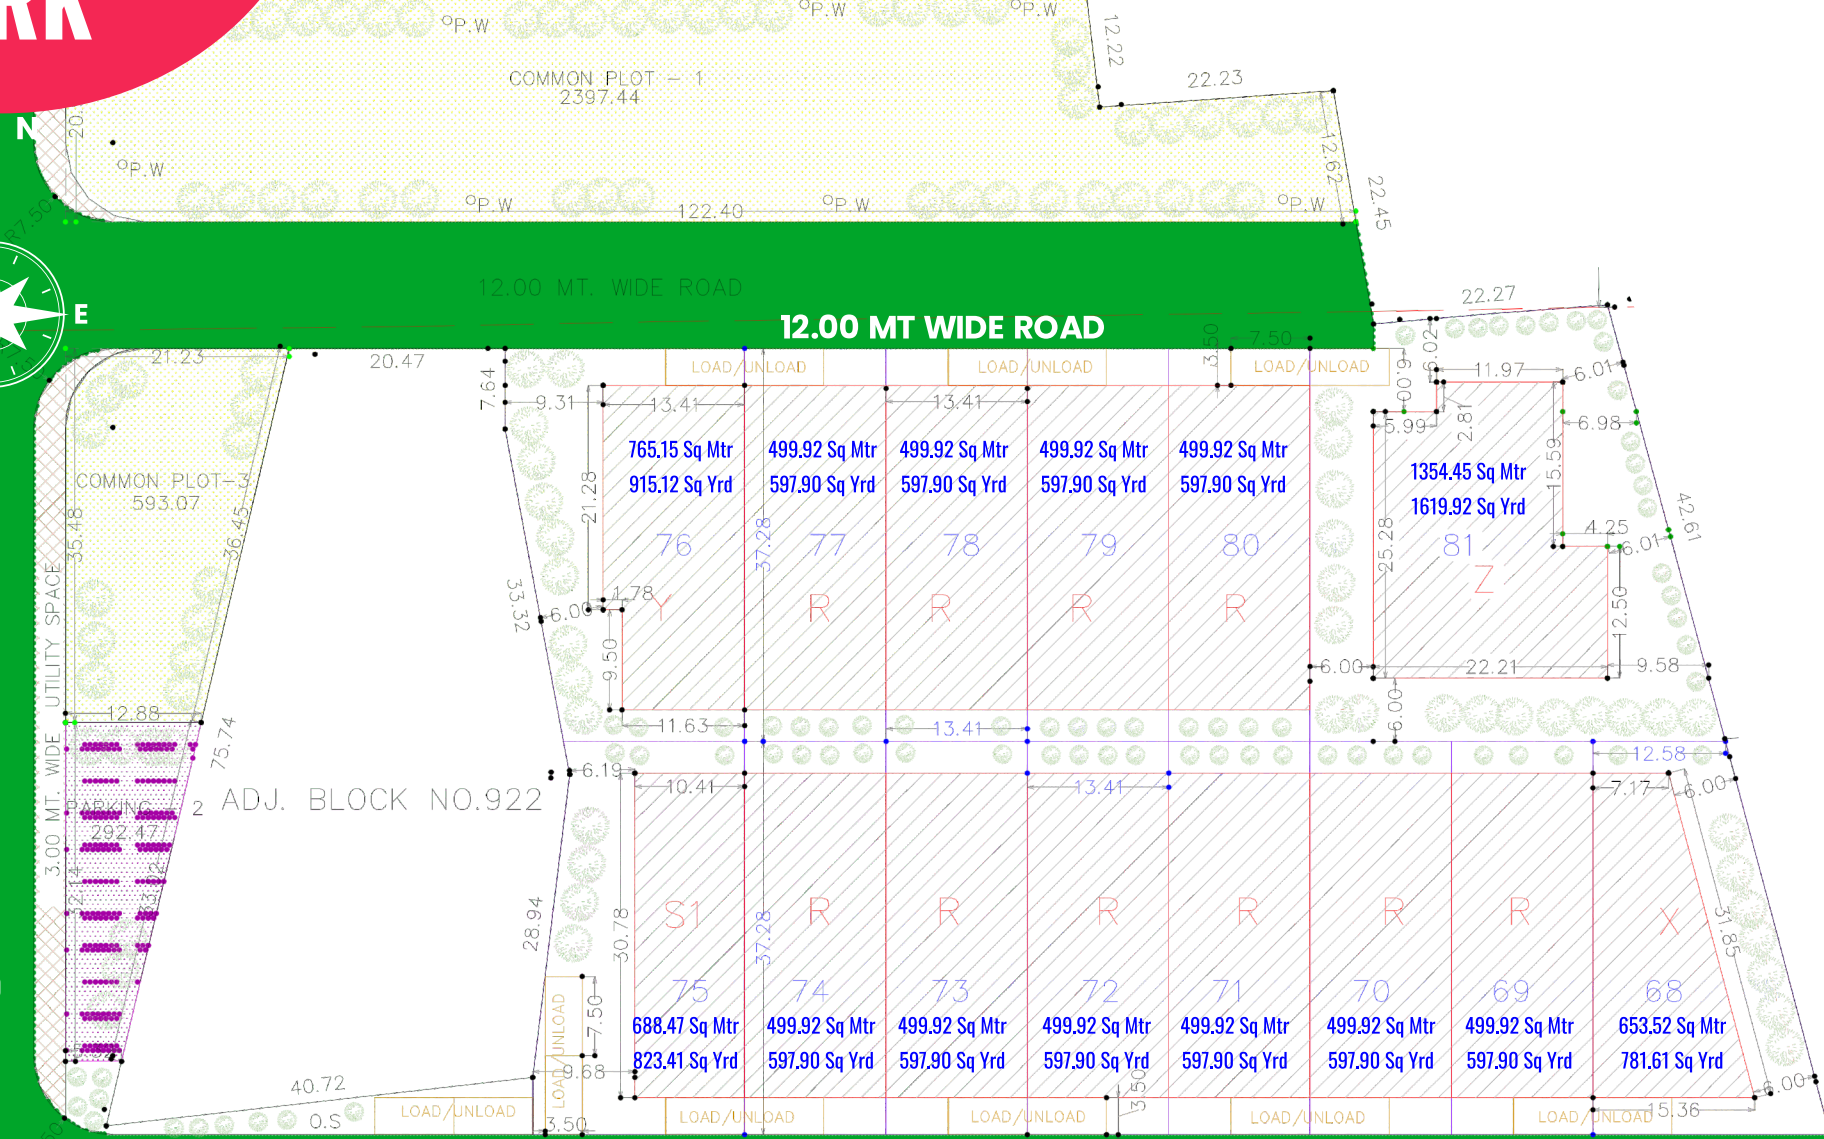

## COMPARISON PRICE % V/S DISTANCE V/S SAVING %

- 01 → **Trustable Group**  
(Triyom Realty & Aalidhra Realty)  
Clear Title (7/12)
- ← 02  
Small Plot Sizes from 500 Var  
Medium Plot Size - 2500 Vars  
Large Plot Size - 5000 Var  
Continuous Land Parcel for Large Projects
- 03  
4 Lane Kim Mandavi Highway  
24 Meter Wide Main Road  
12 Meter Wide Internal Road
- ← 04  
Power Sub Station in Campus (Power Ready)  
Compound Wall & Storm Drainage Ready  
RCC Road & Street Lights Ready
- 05  
NH 48 Highway - 8 Kms  
Surat Railway Station - 32 Kms  
Hazira Port - 60 Kms  
Ankleshwar - 34 Kms  
Bharuch - 48 Kms
- ← 06  
All Skill Manpower Available  
Multiple Large Scale Industries Available  
Low Rental Housing Available  
Multiple Hospitals Nearby  
Highly Safe Area & No Union Problem

## Yes Green Industrial Park

PLOT NO.	KJP MUJAB PLOT NO.	AREA (SQ MTR)	AREA (SQ YARDS)
5	908/6	4277.67	5116.09
6	908/7	3685.33	4407.65
11	908/12	1920	2296.32
12	908/13	1920	2296.32
13	908/14	1920	2296.32
14	908/15	1907.91	2281.86
15	908/16	1907.91	2281.86
16	908/17	1920	2296.32
17	908/18	1920	2296.32
18	908/19	1920	2296.32
25	908/27	2333.71	2791.12
26	908/28	2116.78	2531.67
27	908/29	1861.38	2226.21
28	908/30	1573.85	1885.32
29	908/31	1291.27	1544.36
		<b>32475.81</b>	<b>38844.06</b>

← Kim

24.00 MT WIDE ROAD

Yes Green Industrial Park

12.00 MT WIDE ROAD

Yes Green Industrial Park

12.00 MT WIDE ROAD

24.00 MT WIDE ROAD

12.00 MT WIDE ROAD