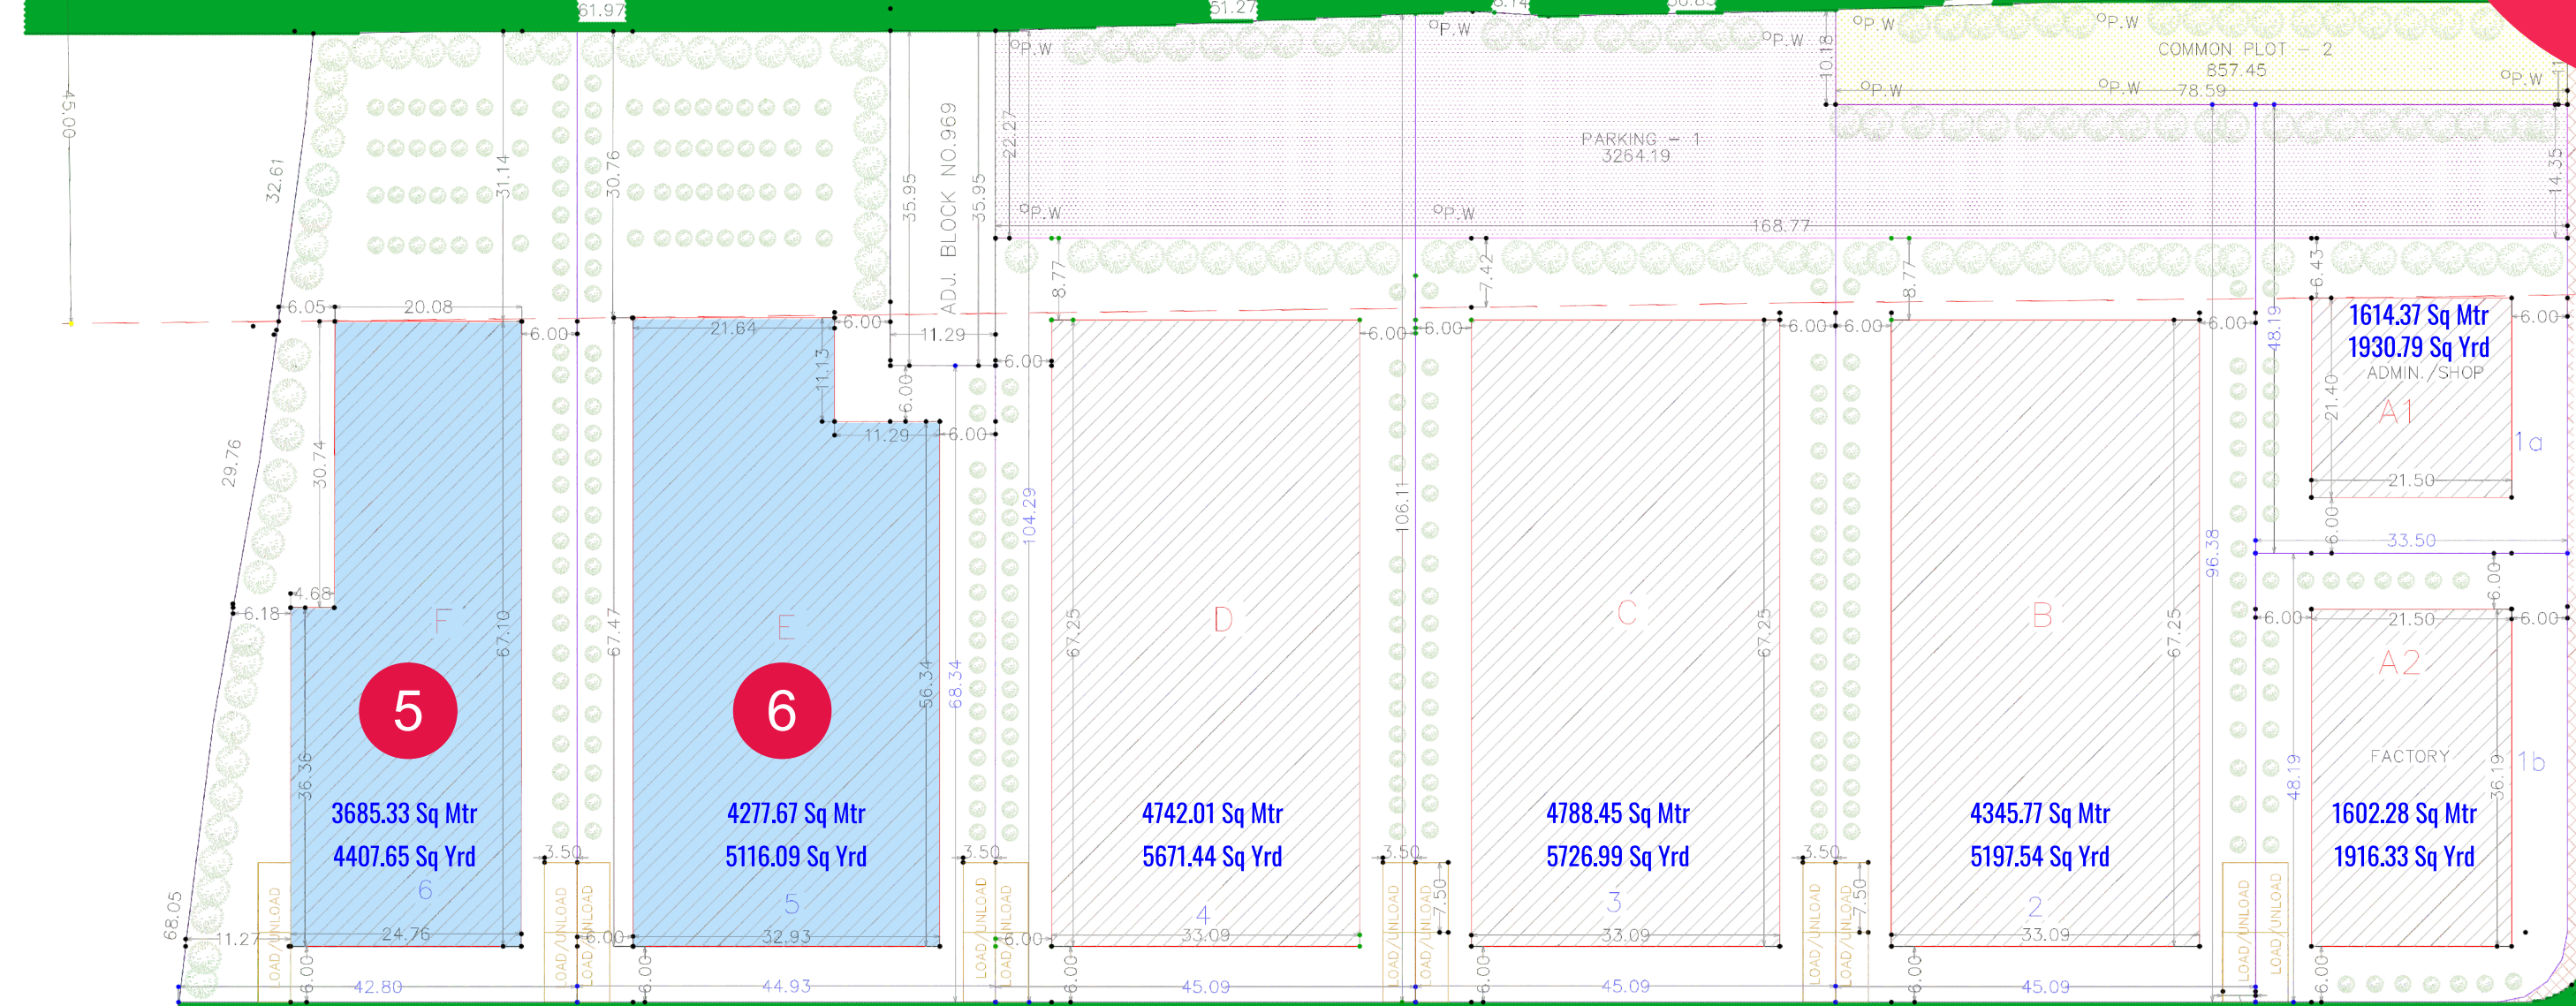

## COMPARISON PRICE % V/S DISTANCE V/S SAVING %

- 01 → **Trustable Group**  
(Triyom Realty & Aalidhra Realty)  
Clear Title (7/12)
- ← 02  
Small Plot Sizes from 500 Var  
Medium Plot Size - 2500 Vars  
Large Plot Size - 5000 Var  
Continuous Land Parcel for Large Projects
- 03  
4 Lane Kim Mandavi Highway  
24 Meter Wide Main Road  
12 Meter Wide Internal Road
- ← 04  
Power Sub Station in Campus (Power Ready)  
Compound Wall & Storm Drainage Ready  
RCC Road & Street Lights Ready
- 05  
NH 48 Highway - 8 Kms  
Surat Railway Station - 32 Kms  
Hazira Port - 60 Kms  
Ankleshwar - 34 Kms  
Bharuch - 48 Kms
- ← 06  
All Skill Manpower Available  
Multiple Large Scale Industries Available  
Low Rental Housing Available  
Multiple Hospitals Nearby  
Highly Safe Area & No Union Problem

## Yes Green Industrial Park

PLOT NO.	KJP MUJAB PLOT NO.	AREA (SQ MTR)	AREA (SQ YARDS)
5	908/6	4277.67	5116.09
6	908/7	3685.33	4407.65
11	908/12	1920	2296.32
12	908/13	1920	2296.32
13	908/14	1920	2296.32
14	908/15	1907.91	2281.86
15	908/16	1907.91	2281.86
16	908/17	1920	2296.32
17	908/18	1920	2296.32
18	908/19	1920	2296.32
25	908/27	2333.71	2791.12
26	908/28	2116.78	2531.67
27	908/29	1861.38	2226.21
28	908/30	1573.85	1885.32
29	908/31	1291.27	1544.36
		<b>32475.81</b>	<b>38844.06</b>

← Kim

24.00 MT WIDE ROAD

Yes Green Industrial Park

12.00 MT WIDE ROAD

Yes Green Industrial Park

12.00 MT WIDE ROAD

24.00 MT WIDE ROAD

12.00 MT WIDE ROAD

Yes Green Industrial Park

Yes Green Industrial Park

12.00 MT WIDE ROAD

[Click for Location](#)