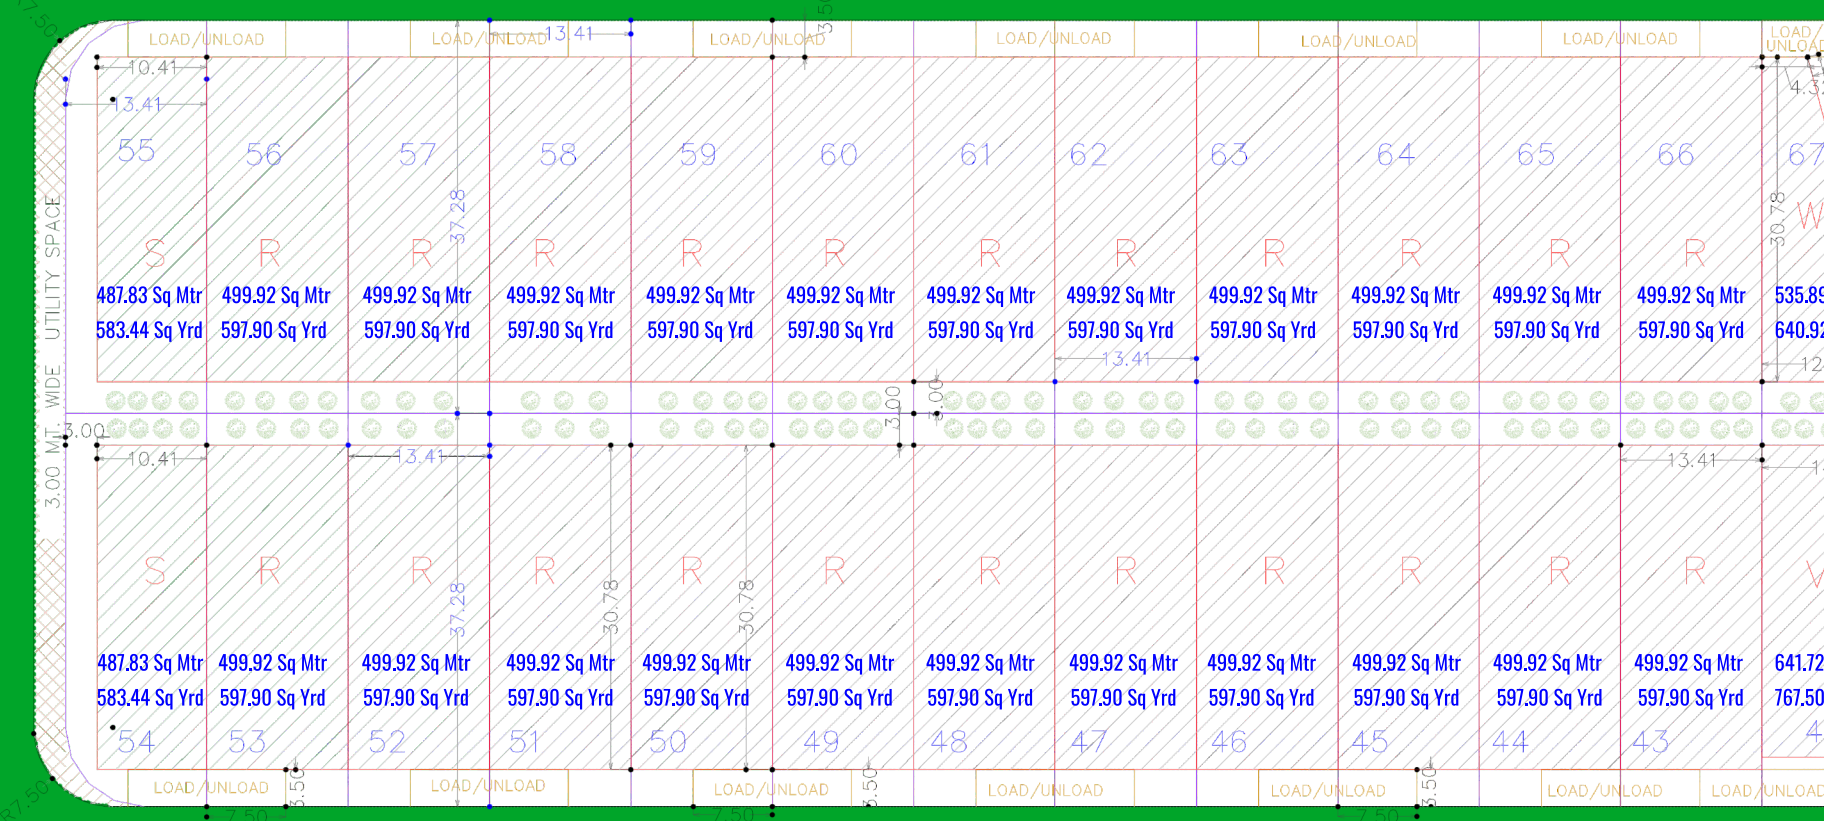

## Yes Green Industrial Park

PLOT NO.	KJP MUJAB PLOT NO.	AREA (SQ MTR)	AREA (SQ YARDS)
5	908/6	4277.67	5116.09
6	908/7	3685.33	4407.65
11	908/12	1920	2296.32
12	908/13	1920	2296.32
13	908/14	1920	2296.32
14	908/15	1907.91	2281.86
15	908/16	1907.91	2281.86
16	908/17	1920	2296.32
17	908/18	1920	2296.32
18	908/19	1920	2296.32
25	908/27	2333.71	2791.12
26	908/28	2116.78	2531.67
27	908/29	1861.38	2226.21
28	908/30	1573.85	1885.32
29	908/31	1291.27	1544.36
		<b>32475.81</b>	<b>38844.06</b>

← Kim

24.00 MT WIDE ROAD

Yes Green Industrial Park

12.00 MT WIDE ROAD

Yes Green Industrial Park

12.00 MT WIDE ROAD

24.00 MT WIDE ROAD

12.00 MT WIDE ROAD

Yes Green Industrial Park

Yes Green Industrial Park

12.00 MT WIDE ROAD

[Click for Location](#)