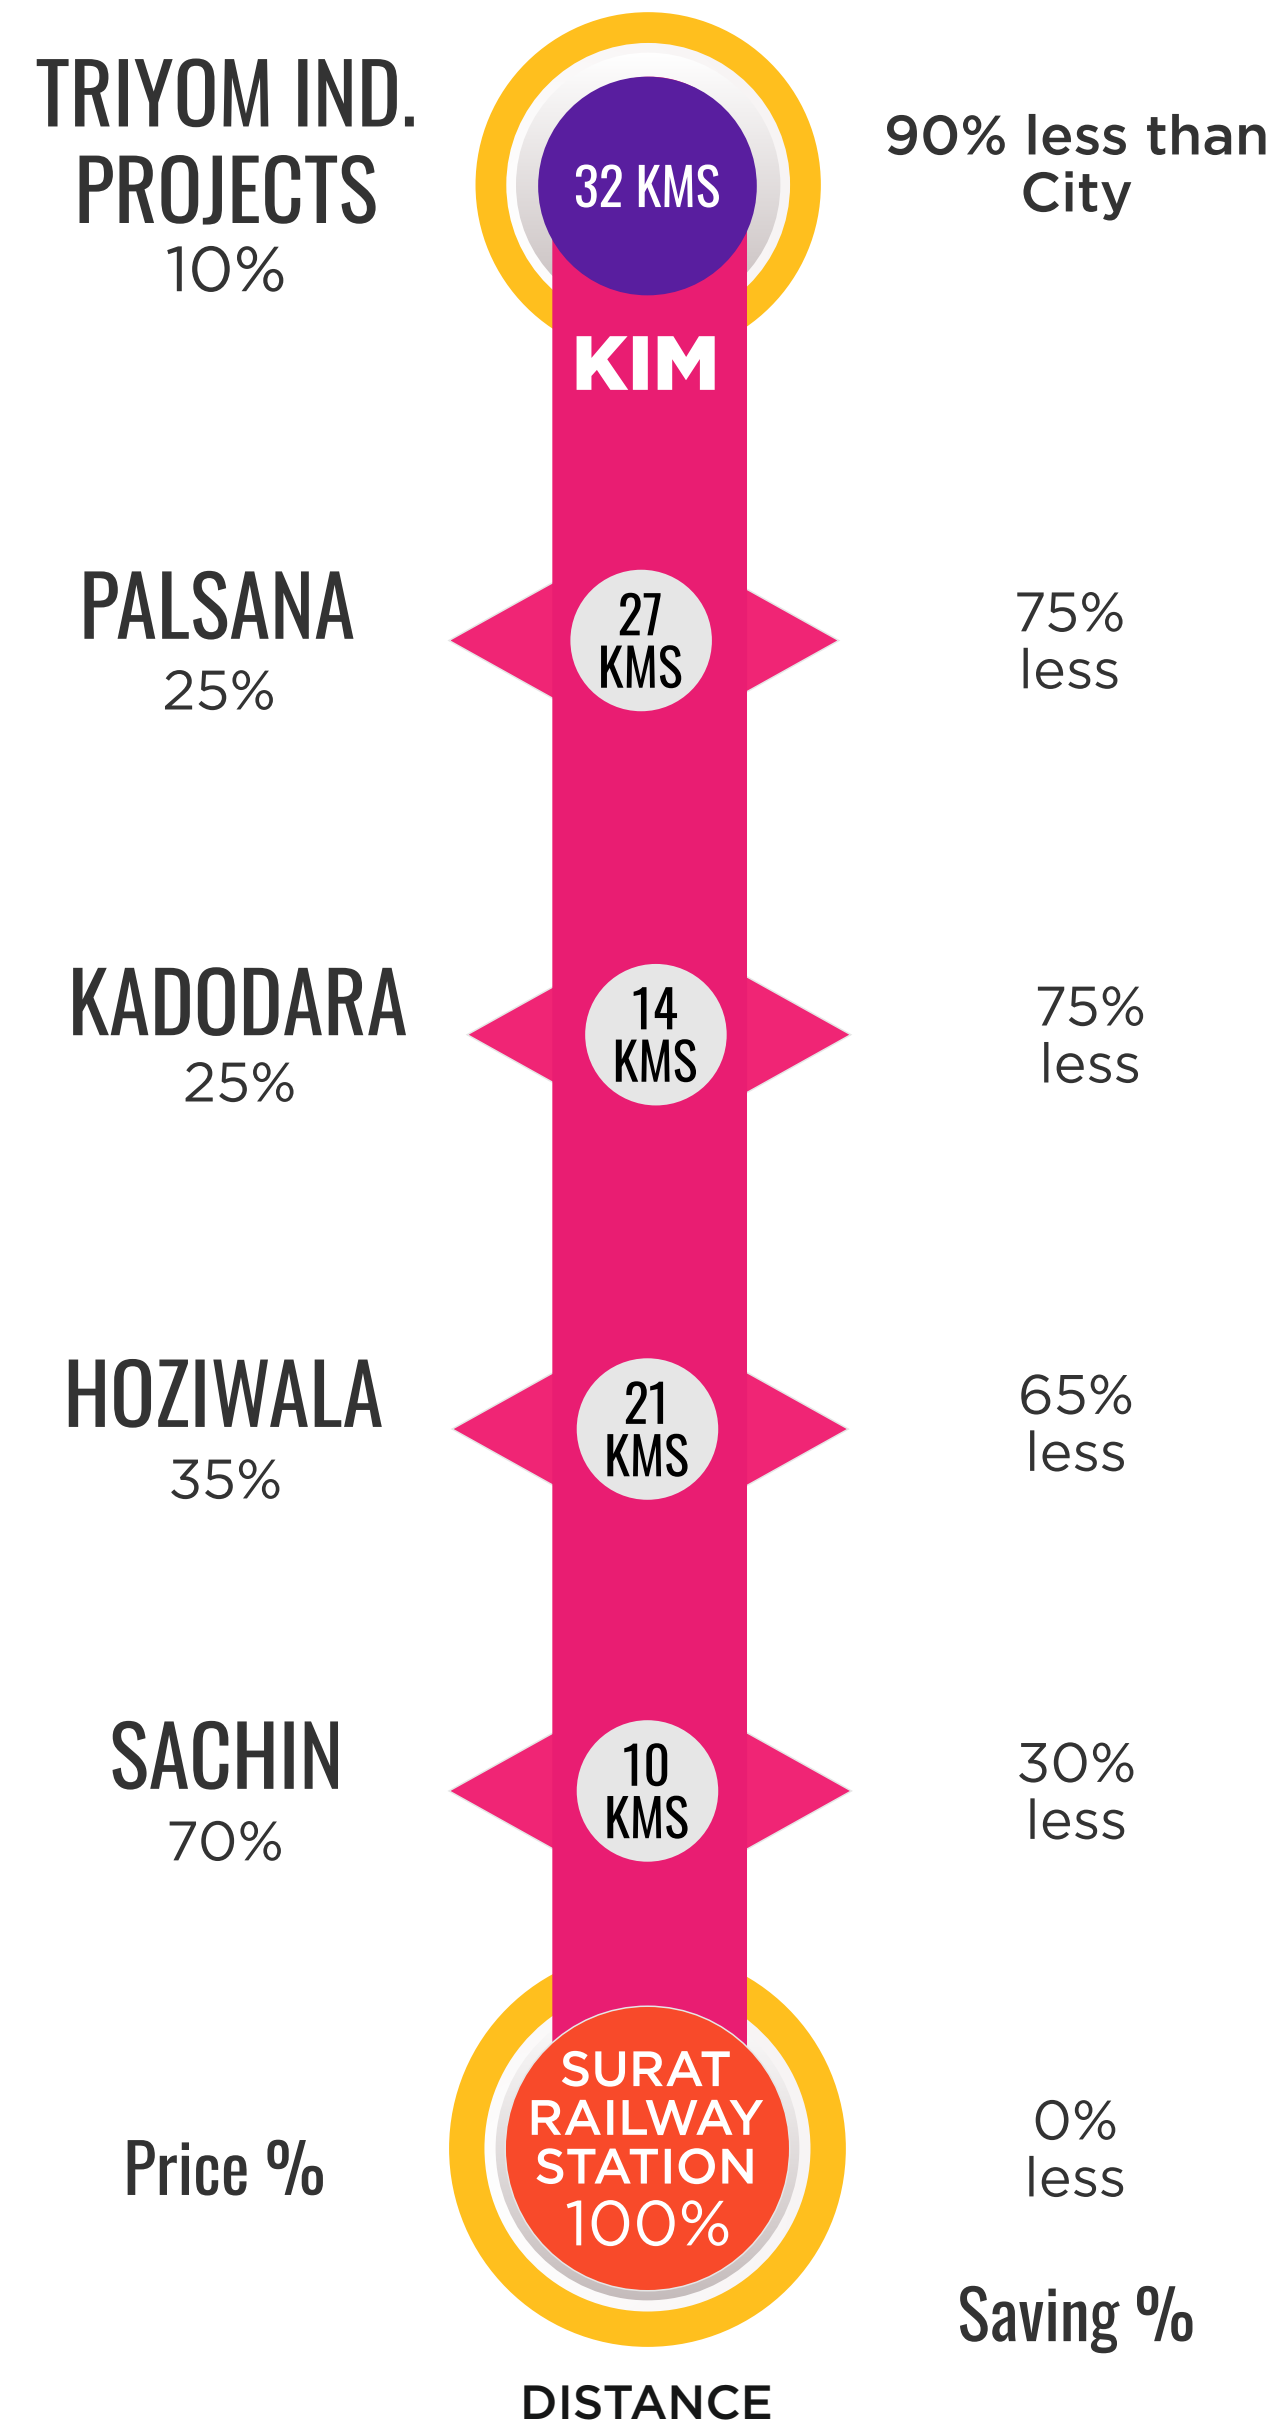

## COMPARISON PRICE % V/S DISTANCE V/S SAVING %

- 01 → **Trustable Group**  
(Triyom Realty & Aalidhra Realty)  
Clear Title (7/12)
- ← 02  
Small Plot Sizes from 500 Var  
Medium Plot Size - 2500 Vars  
Large Plot Size - 5000 Var  
Continuous Land Parcel for Large Projects
- 03  
4 Lane Kim Mandavi Highway  
24 Meter Wide Main Road  
12 Meter Wide Internal Road
- ← 04  
Power Sub Station in Campus (Power Ready)  
Compound Wall & Storm Drainage Ready  
RCC Road & Street Lights Ready
- 05  
NH 48 Highway - 8 Kms  
Surat Railway Station - 32 Kms  
Hazira Port - 60 Kms  
Ankleshwar - 34 Kms  
Bharuch - 48 Kms
- ← 06  
All Skill Manpower Available  
Multiple Large Scale Industries Available  
Low Rental Housing Available  
Multiple Hospitals Nearby  
Highly Safe Area & No Union Problem

← Kim

24.00 MT WIDE ROAD

Yes Green Industrial Park

12.00 MT WIDE ROAD

Yes Green Industrial Park

12.00 MT WIDE ROAD

24.00 MT WIDE ROAD

12.00 MT WIDE ROAD