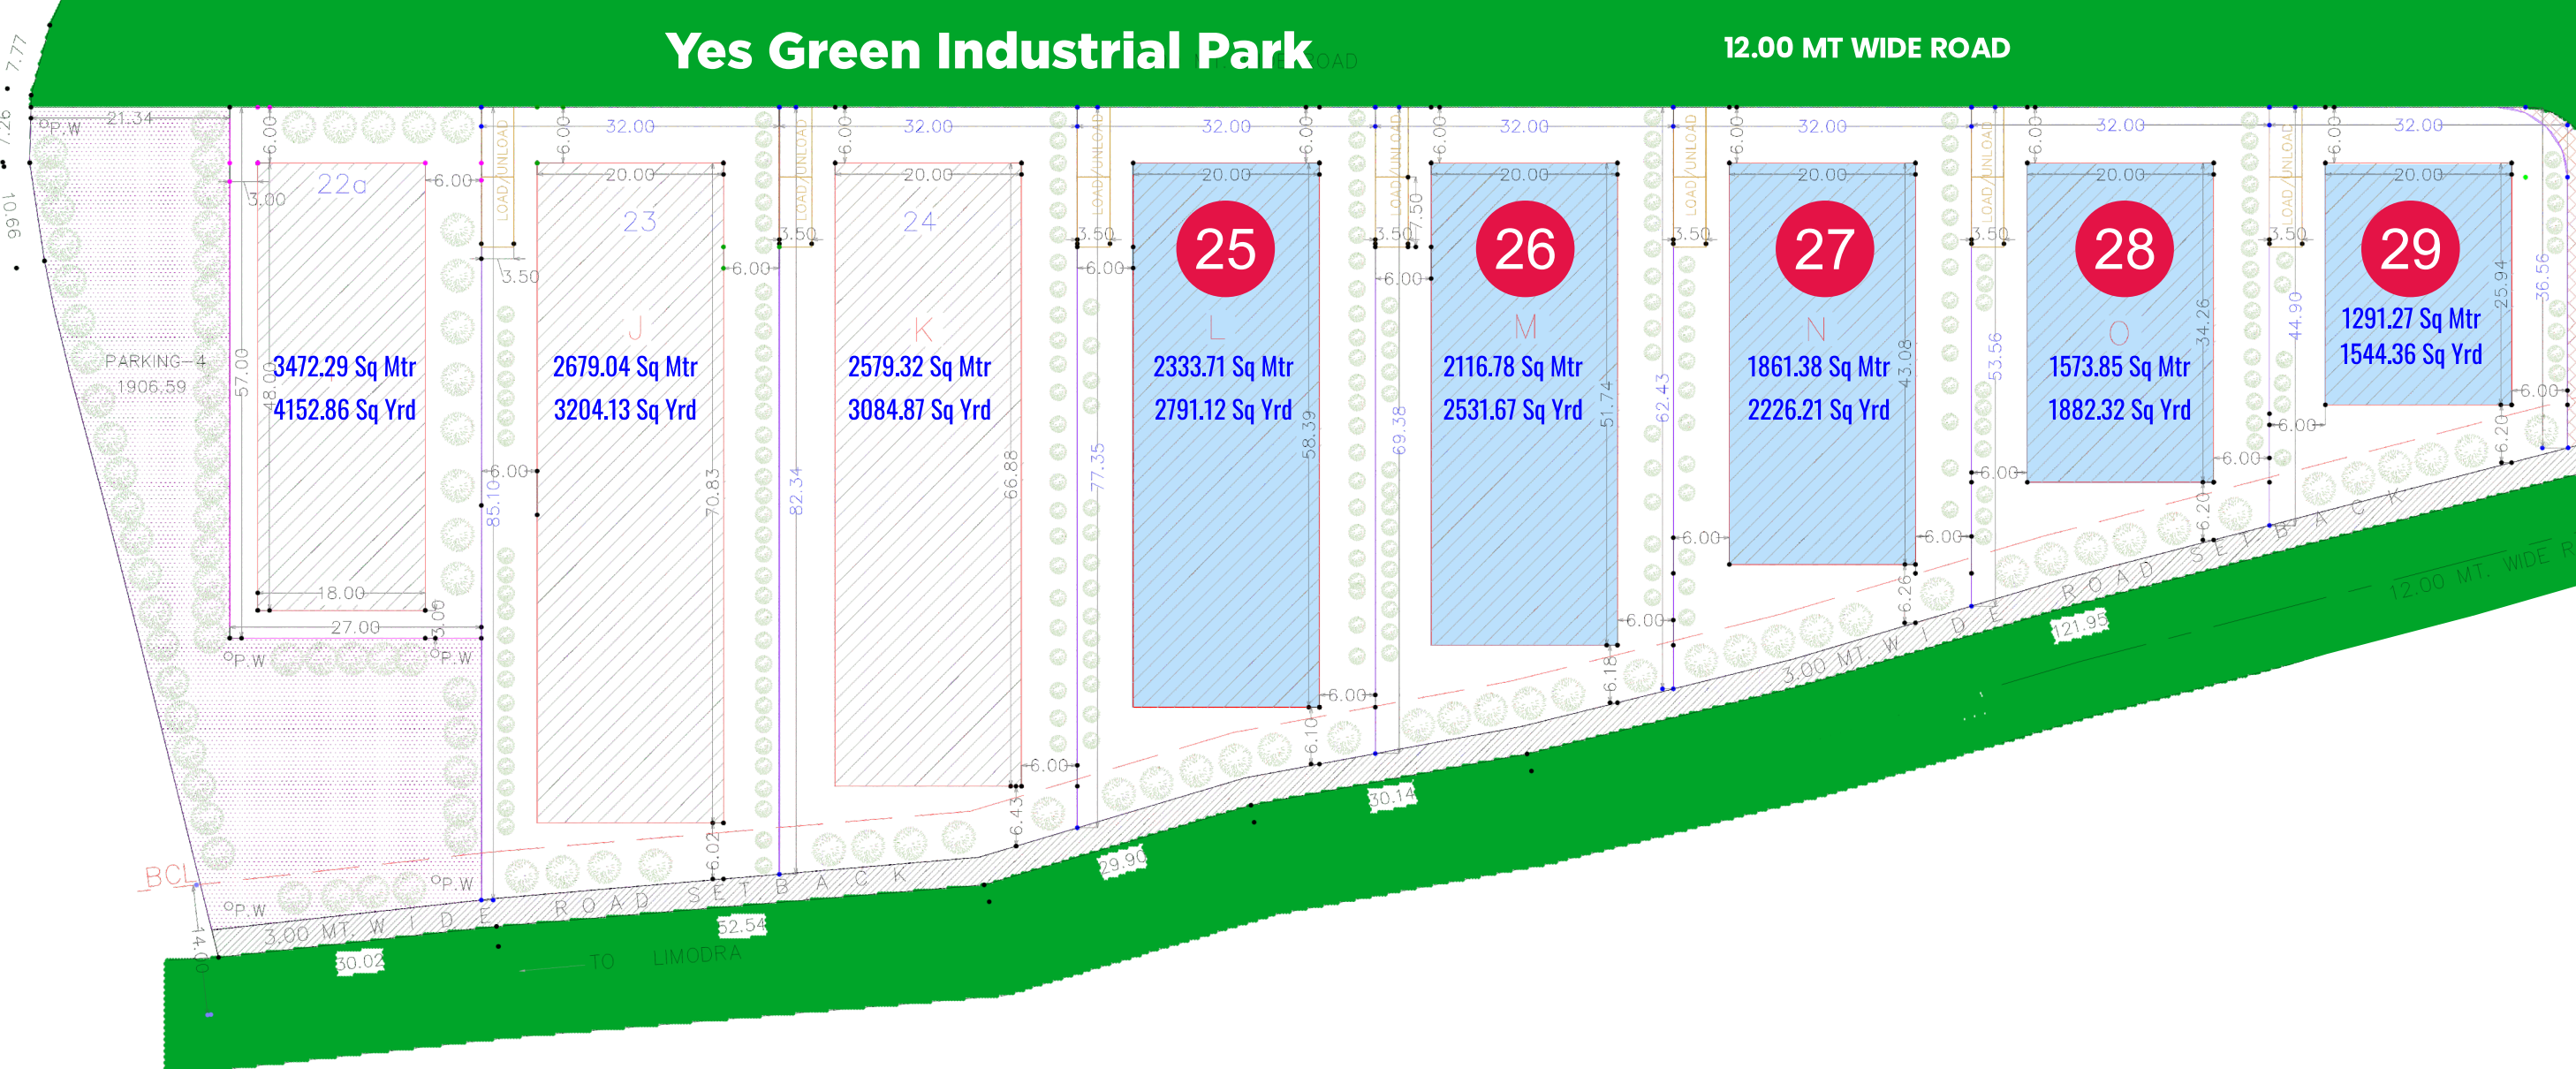

## Yes Green Industrial Park

PLOT NO.	KJP MUJAB PLOT NO.	AREA (SQ MTR)	AREA (SQ YARDS)
5	908/6	4277.67	5116.09
6	908/7	3685.33	4407.65
11	908/12	1920	2296.32
12	908/13	1920	2296.32
13	908/14	1920	2296.32
14	908/15	1907.91	2281.86
15	908/16	1907.91	2281.86
16	908/17	1920	2296.32
17	908/18	1920	2296.32
18	908/19	1920	2296.32
25	908/27	2333.71	2791.12
26	908/28	2116.78	2531.67
27	908/29	1861.38	2226.21
28	908/30	1573.85	1885.32
29	908/31	1291.27	1544.36
		<b>32475.81</b>	<b>38844.06</b>

← Kim

24.00 MT WIDE ROAD

Yes Green Industrial Park

12.00 MT WIDE ROAD

Yes Green Industrial Park

12.00 MT WIDE ROAD

24.00 MT WIDE ROAD

12.00 MT WIDE ROAD

Yes Green Industrial Park

Yes Green Industrial Park

12.00 MT WIDE ROAD

[Click for Location](#)