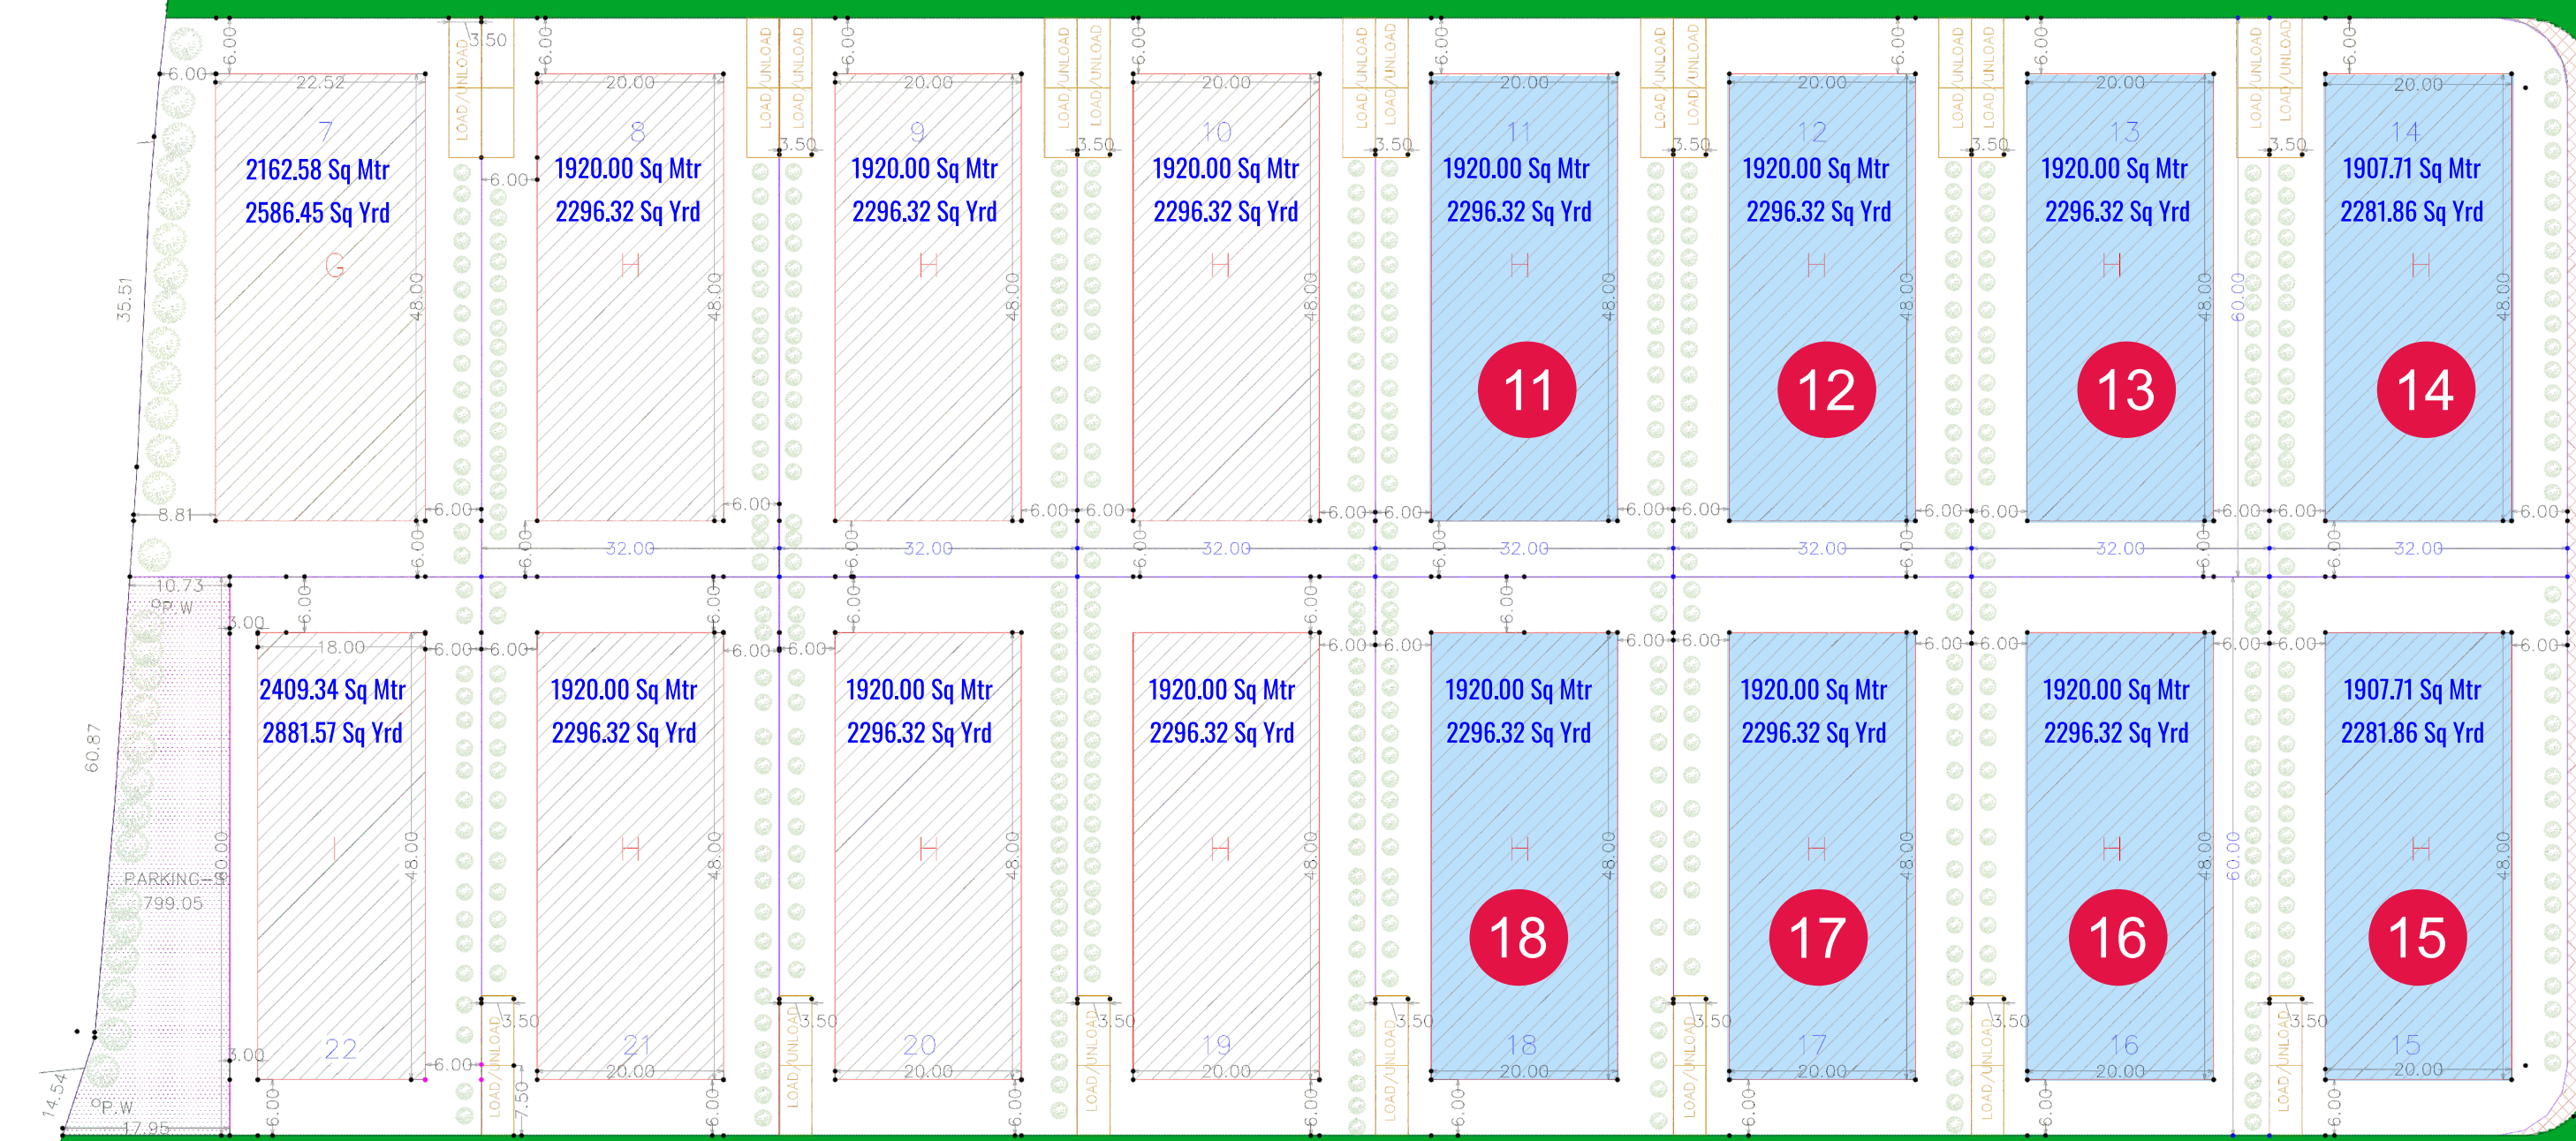

## Yes Green Industrial Park

PLOT NO.	KJP MUJAB PLOT NO.	AREA (SQ MTR)	AREA (SQ YARDS)
5	908/6	4277.67	5116.09
6	908/7	3685.33	4407.65
11	908/12	1920	2296.32
12	908/13	1920	2296.32
13	908/14	1920	2296.32
14	908/15	1907.91	2281.86
15	908/16	1907.91	2281.86
16	908/17	1920	2296.32
17	908/18	1920	2296.32
18	908/19	1920	2296.32
25	908/27	2333.71	2791.12
26	908/28	2116.78	2531.67
27	908/29	1861.38	2226.21
28	908/30	1573.85	1885.32
29	908/31	1291.27	1544.36
		<b>32475.81</b>	<b>38844.06</b>

← Kim

24.00 MT WIDE ROAD

Yes Green Industrial Park

12.00 MT WIDE ROAD

Yes Green Industrial Park

12.00 MT WIDE ROAD

24.00 MT WIDE ROAD

12.00 MT WIDE ROAD

Yes Green Industrial Park

Yes Green Industrial Park

12.00 MT WIDE ROAD

[Click for Location](#)